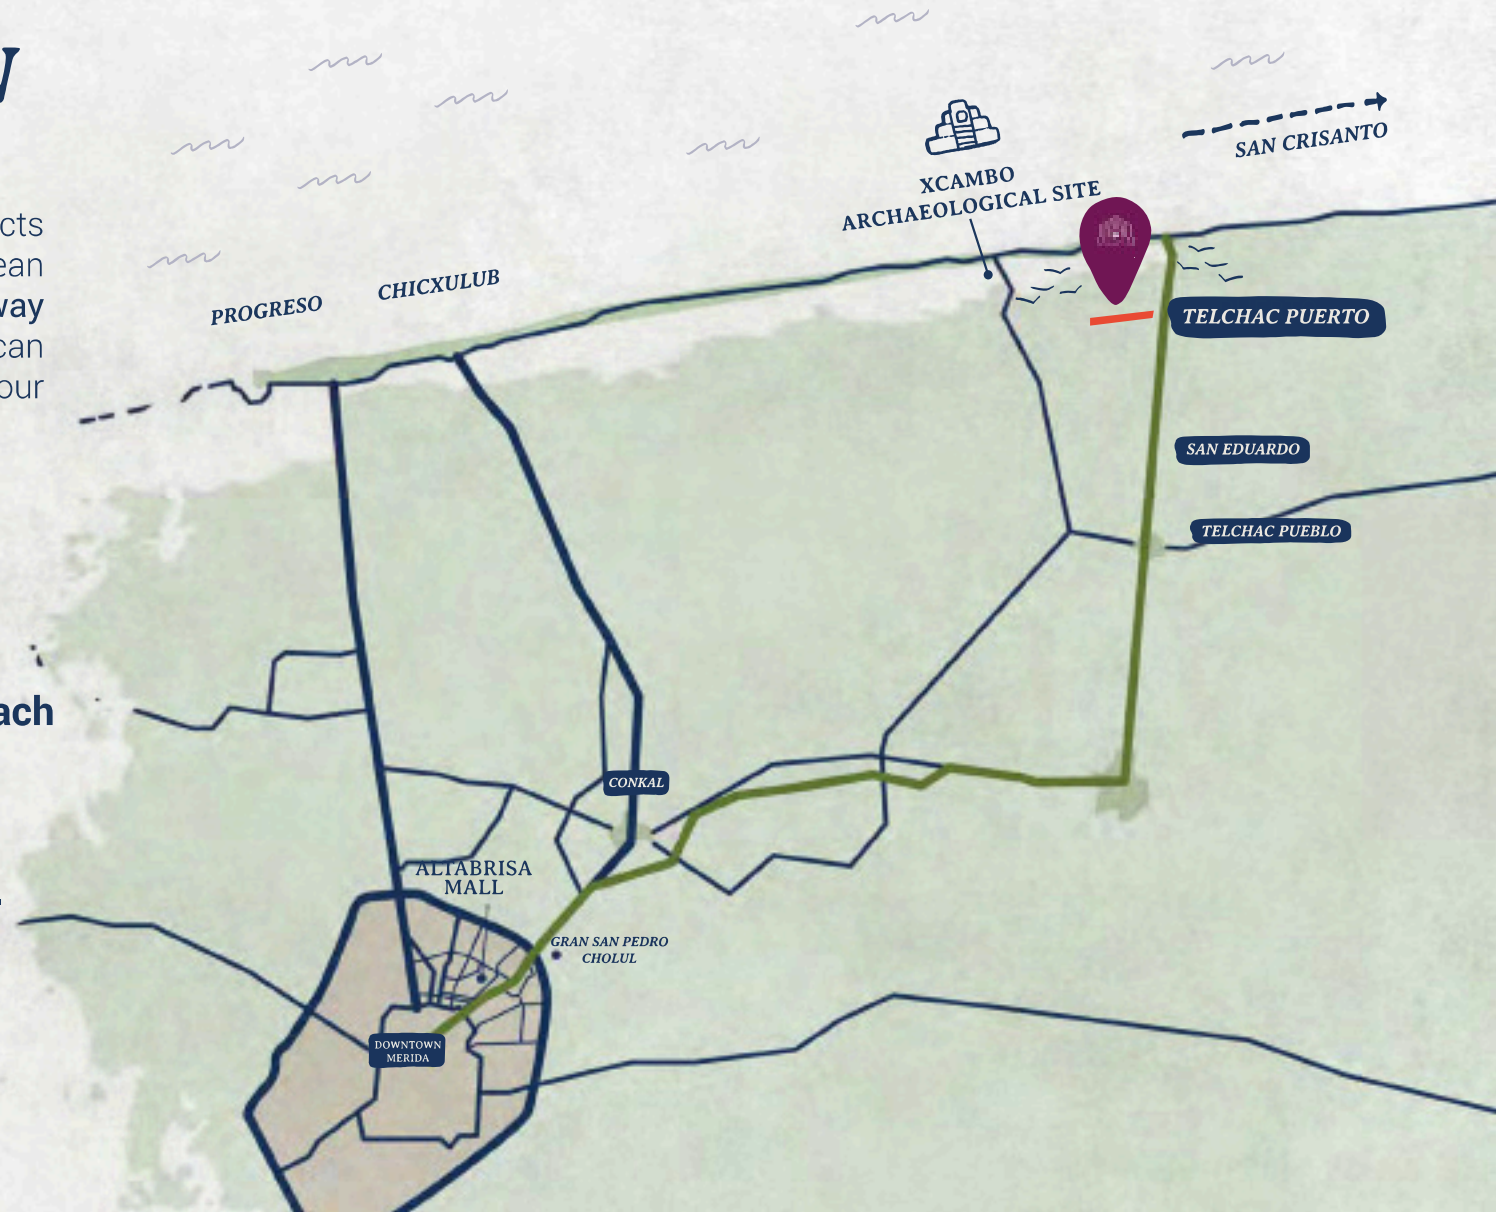

A DEVELOPMENT WITH
3 NATURAL
CENOTES

LOCATION

With a location that connects you with nature and the ocean breeze, on the main highway to Telchac Puerto so you can enjoy great weekends with your friends of family.

In an area with many outdoor leisure activity options.

➔ **1.24 mi from the beach**
3 minutes by car
7 minutes by bike

➔ **45 min from Merida.**

MASTER PLAN

+ THAN 50 DIFFERENT AMENITIES

→ **Event garden**